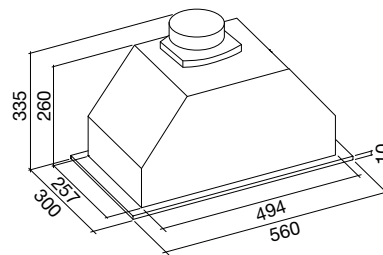

Built-in

- Acciaio Inox finitura Scotch Brite
- Slider meccanico
- Illuminazione led
- Filtro metallico asportabile e lavabile.

- Scotch Brite stainless steel
- Mechanical slider
- Led lighting
- Removable and washable metallic filter.

Incasso /Built in – 50/70 cm

**Motore e Comandi
Motor and Control**

600 m³/h
3 vel slider
3 speed slider

Filtri / Filters

Metallico / Metallic:
50 cm - "Base" 245 x 190 mm
(2x) 101080145
70 cm - "Base" 245 x 190 mm
(3x) 101080145
Carbone / Charcoal:
Tipo 2 / Type 2

Illuminazione / Lighting

Led 2x1,2 W (3200 K)

**Distanza minima
dal piano cottura**

**Minimum distance
from cooker top**

60 cm

Incasso /Built in – 50 cm

Inox / Steel – 600 m³/h
€ 264

Incasso /Built in – 70 cm

Inox / Steel – 600 m³/h
€ 280