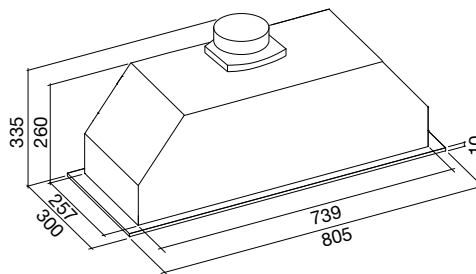

Built-in

- Acciaio Inox finitura Scotch Brite
- Slider meccanico
- Illuminazione led
- Filtro metallico asportabile e lavabile.

- Scotch Brite stainless steel
- Mechanical slider
- Led lighting
- Removable and washable metallic filter.

Incasso /Built in – 50/70 cm

**Motore e Comandi
Motor and Control**

600 m³/h
3 vel slider
3 speed slider

Filtri / Filters

Metallico / Metallic:
50 cm - "Base" 245 x 190 mm
(2x) 101080145
70 cm - "Base" 245 x 190 mm
(3x) 101080145
Carbone / Charcoal:
Tipo 2 / Type 2

Illuminazione / Lighting

Led 2x1,2 W (3200 K)

**Distanza minima
dal piano cottura**

**Minimum distance
from cooker top**

60 cm

Incasso /Built in – 50 cm

Inox / Steel – 600 m³/h
€ 264

Incasso /Built in – 70 cm

Inox / Steel – 600 m³/h
€ 280