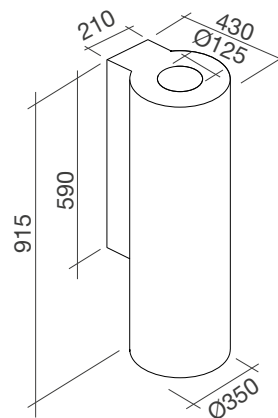

Pulsar

- Acciaio Inox finitura Scotch Brite
- Pulsantiera meccanica
- Illuminazione led
- Filtro metallico asportabile e lavabile.

- Scotch Brite stainless steel
- Mechanical control
- Led lighting
- Removable and washable metallic filter.

Parete / Wall – 35 cm
Isola / Island – 35 cm

Motore e Comandi
Motor and Control
600 m³/h
3 vel pulsantiera meccanica
3 speed mechanical control

Filtri / Filters
Metallico / Metallic:
"Base" 235 x 245 mm
(1x) 101079900
Carbone / Charcoal:
Tipo 3 / Type 3

Illuminazione / Lighting
Led 4x1,2 W (3200 K)

Distanza minima dal piano cottura
Minimum distance from cooker top
60 cm

Parete / Wall – 35 cm
Inox / Steel – 600 m³/h
€ 650

Isola / Island – 35 cm
Inox / Steel – 600 m³/h
€ 768