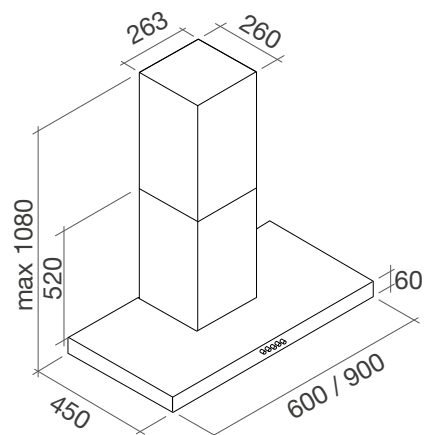

Mercurio

- Acciaio Inox finitura Scotch Brite
- Pulsantiera meccanica
- Illuminazione led
- Filtro metallico asportabile e lavabile.

- Scotch Brite stainless steel
- Mechanical control
- Led lighting
- Removable and washable metallic filter.

Parete / Wall – 60/90 cm

Motore e Comandi Motor and Control

600 m³/h
3 vel pulsantiera meccanica
3 speed mechanical control

Filtri / Filters

Metallico / Metallic:
60 cm - "Base" 278 x 301 mm
(2x) 101079901
90 cm - "Base" 285 x 301 mm
(3x) 101079902

Carbone / Charcoal:
Tipo 3 / Type 3

Illuminazione / Lighting

Led 2x1,2 W (3200 K)

**Distanza minima
dal piano cottura
Minimum distance
from cooker top**

60 cm

Parete / Wall – 60 cm

Inox / Steel – 600 m³/h

€ 339

Parete / Wall – 90 cm

Inox / Steel – 600 m³/h

€ 353