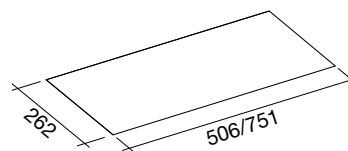

Built-in

- Acciaio Inox finitura Scotch Brite
- Slider meccanico
- Illuminazione led
- Filtro metallico asportabile e lavabile.

- Scotch Brite stainless steel
- Mechanical slider
- Led lighting
- Removable and washable metallic filter.

Incasso /Built in – 50/70 cm

**Motore e Comandi
Motor and Control**

600 m³/h
3 vel slider
3 speed slider

Filtri / Filters

Metallico / Metallic:
50 cm - "Base" 245 x 190 mm
(2x) 101080145
70 cm - "Base" 245 x 190 mm
(3x) 101080145
Carbone / Charcoal:
Tipo 2 / Type 2

Illuminazione / Lighting

Led 2x1,2 W (3200 K)

**Distanza minima
dal piano cottura**

**Minimum distance
from cooker top**

60 cm

Incasso /Built in – 50 cm

Inox / Steel – 600 m³/h
€ 264

Incasso /Built in – 70 cm

Inox / Steel – 600 m³/h
€ 280